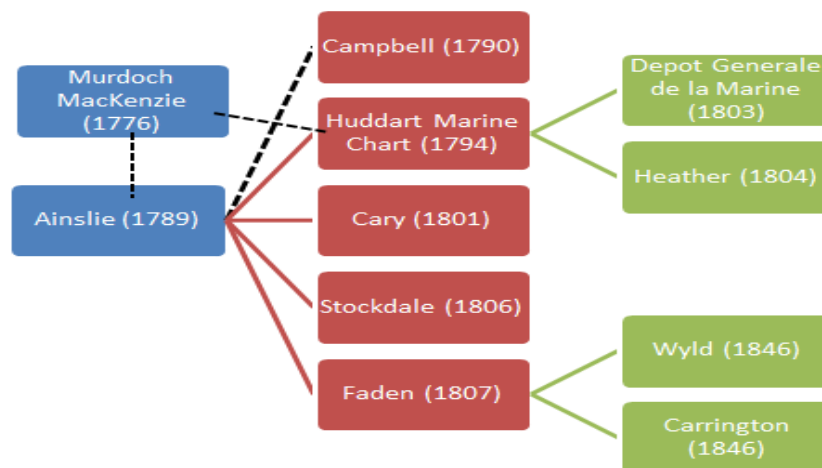

APPENDIX 2

Ainslie Group Interdependence (settlement names only)¹

Mackenzie	Ainslie	Campbell	Huddart	Depot Generale de la Marine	Heather	Cary	Stockdale	Faden	Wyld/Carrington
Luskender (settlement)	Lusk	Lusk	Luskinder	Luskinder	Luskender	Lusk	Lusk	Lusk	Lusk
-	Nisabust	-	Nisabust	Nisabust	Nisabust	Nisabust	-	-	-
-	Borve	Borve	Borve	Borve	Borve	Borve	Borve	Borve	Borve
-	Scarista	-	Scarista	Scarista	Scarista	Scarista	Scarista	Scarist	Scarist
-	Turva	-	Turua	Turna	Tutua	Turva	Turva	-	-
-	Drymochoind	-	Drymochoind	Drymochoind	Drymochoind	Drymochoind	Drymochoind	Drymochoind	Drymochoind

¹ For ease of reference, settlement names only are included in these tables. Secondary names employing the settlement name are discussed in chapter 5. Map sources are listed in full in the bibliography for this thesis.